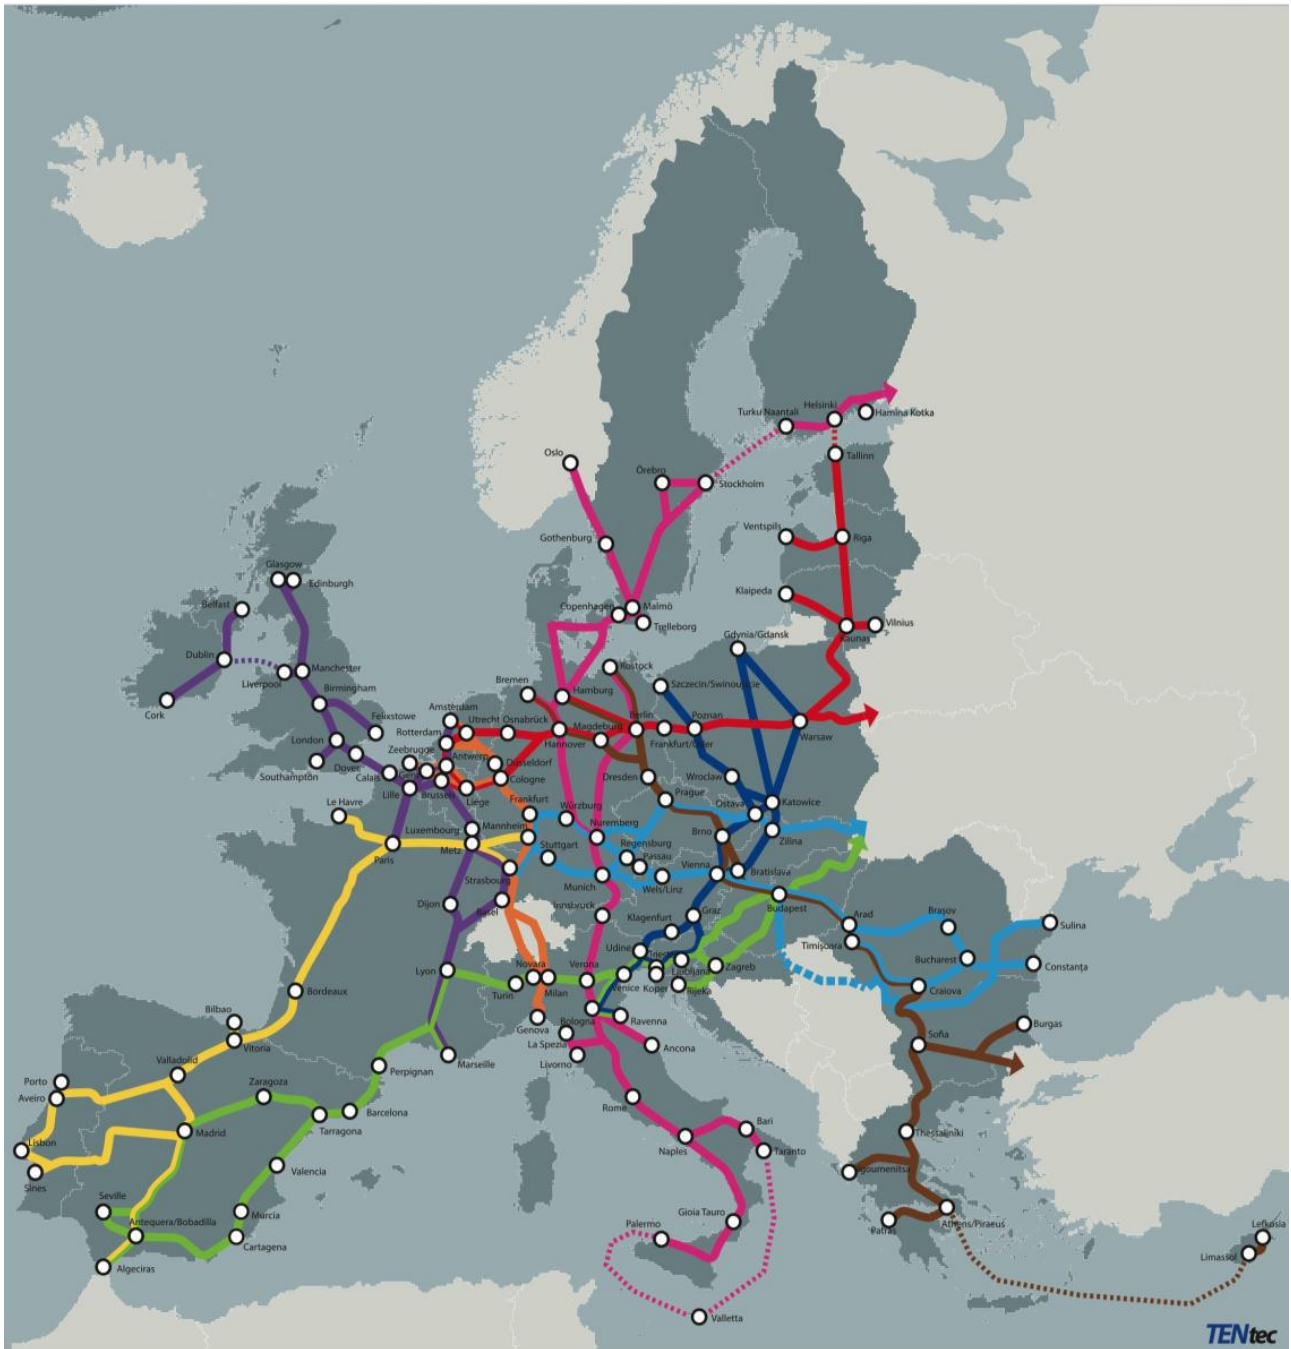

European
Commission

TRANS-EUROPEAN TRANSPORT NETWORK TEN-T CORE NETWORK CORRIDORS

TENtec

Legend

- BALTIC - ADRIATIC
- NORTH SEA - BALTIC
- MEDITERRANEAN
- ORIENT / EAST-MED
- SCANDINAVIAN - MEDITERRANEAN
- RHINE - ALPINE
- ATLANTIC
- NORTH SEA - MEDITERRANEAN
- RHINE - DANUBE